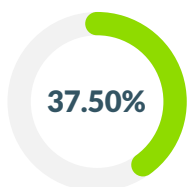

### 2020 Teen Birth Numbers

BIRTHS TO 15-17 YEAR OLDS	=	1
BIRTHS TO 18-19 YEAR OLDS	=	6
TOTAL BIRTHS 15-19 YEAR OLDS	=	7

Total number of births to South Carolina teens (ages 15-19) = 3,069 (rate: 19.3 per 1,000).

### Community Well-Being

Women in Need of Publicly-Funded Family Planning Services

County Rank\* 23

Teens Not Enrolled in School and Not Working

County Rank\* 19

People Living in Poverty

County Rank\* 22