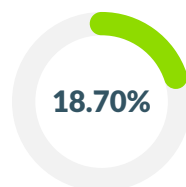

### 2020 Teen Birth Numbers

BIRTHS TO 15-17 YEAR OLDS	=	1
BIRTHS TO 18-19 YEAR OLDS	=	6
TOTAL BIRTHS 15-19 YEAR OLDS	=	7

Total number of births to South Carolina teens (ages 15-19) = 3,069 (rate: 19.3 per 1,000).

### Community Well-Being

Women in Need of Publicly-Funded Family Planning Services

County Rank\* 23

Teens Not Enrolled in School and Not Working

County Rank\* 19

People Living in Poverty

County Rank\* 22

### Sexual Health

Gonorrhea  
Ages 15-19

Cases 23

Rate (per 100,000) 1421.5

County Rank\* 11

Chlamydia  
Ages 15-19

Cases 38

Rate (per 100,000) 2348.6